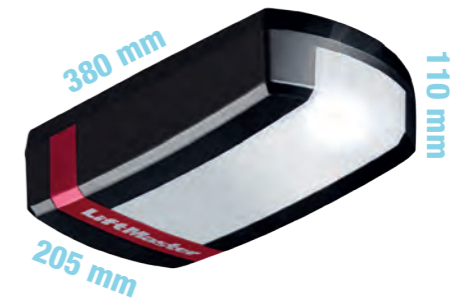

Max. 160 mm

Per second for door to move upward

Max. 160 mm

Per second for door to move downward

STANDARD SPECS.

SECURE

EVOLUTION RADIO (Security+ 2.0®)

High Range:

- 4-Button Remote Control (TX4EVF)
- Remote Control: 868 MHz Tri-Band
- Garage Door Opener: Frequency Agile on 433 and 868 MHz
- Copy-Protected Coding

SMART

MyQ RADIO

- Provides 2-way communication from garage door opener and MyQ accessories.
- Enables monitoring and control of garage door openers controls via smartphone, tablet or computer.
- Receiver with 180 memory registers.

HOMELINK® COMPATIBLE (VERSION V OR SOFTWARE REV. 8)²

¹UK adapter available.

²May require an external adapter depending on the model and year of your vehicle. Visit HomeLink.com for additional information.

ELECTRICAL

LIGHTING LED LIGHT

- LED turns on with activation
- Turns off 2.5 minutes after operation
- 0.8 W Stand-by Power

SAFETY AND SECURITY.

- External Quick Release (optional)
- Automatic Trolley Reconnect
- Down Safety Reverse
- Up Safety Stop
- Flashing Light Connector
- Door-in-Door Connector
- Timer to Close (automatic close) Programming (when safety sensors connected)

For more information visit us at liftmaster.eu or contact your local dealer.